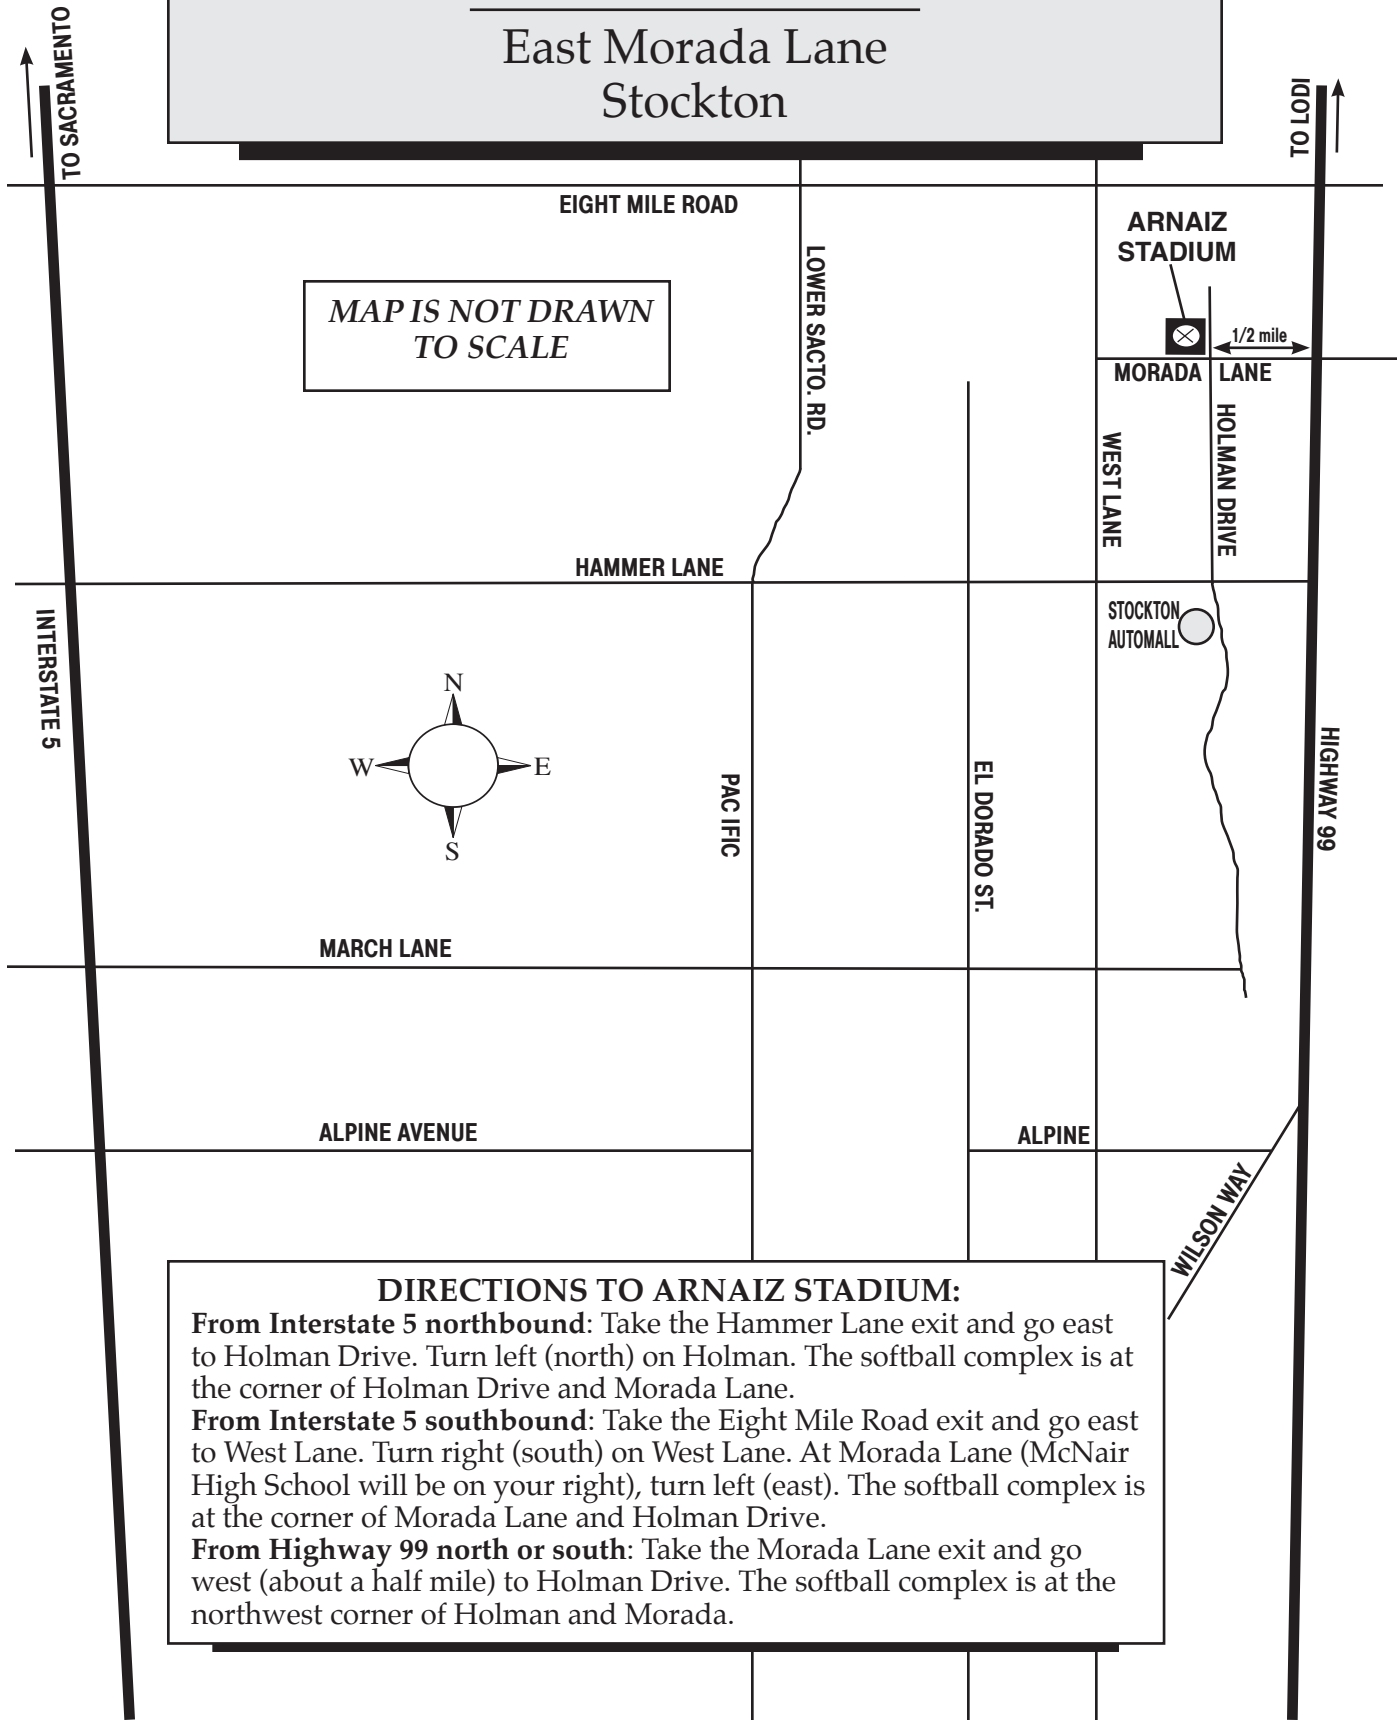

ARNAIZ STADIUM

East Morada Lane
Stockton

DIRECTIONS TO ARNAIZ STADIUM:

From Interstate 5 northbound: Take the Hammer Lane exit and go east to Holman Drive. Turn left (north) on Holman. The softball complex is at the corner of Holman Drive and Morada Lane.

From Interstate 5 southbound: Take the Eight Mile Road exit and go east to West Lane. Turn right (south) on West Lane. At Morada Lane (McNair High School will be on your right), turn left (east). The softball complex is at the corner of Morada Lane and Holman Drive.

From Highway 99 north or south: Take the Morada Lane exit and go west (about a half mile) to Holman Drive. The softball complex is at the northwest corner of Holman and Morada.